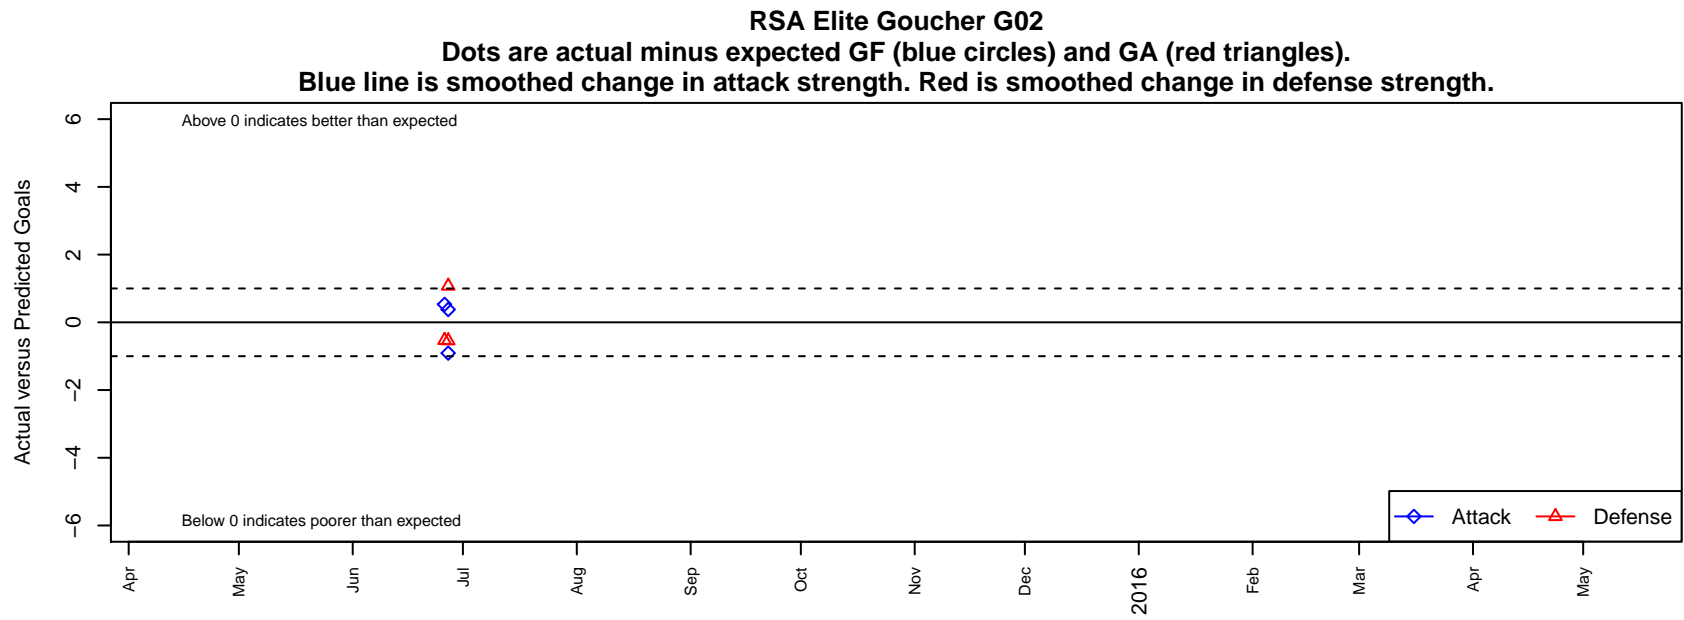

RSA Elite Goucher G02

Rainier Soccer Alliance
Puyallup, WA
G02 total strength=672
attack=0.91 defense=0.45

alt names used:
RSA ELITE G02 Goucher

Venues played:
2015 Rainier Challenge Copa U13

date	home		away		venue	pred.home	pred.away
2015-06-27	FPSC Fury Black G02	4	RSA Elite Goucher G02	0	2015 Rainier Challenge Copa U13	3.46	0.91
2015-06-27	PacNW White G02	1	RSA Elite Goucher G02	1	2015 Rainier Challenge Copa U13	2.07	0.62
2015-06-26	RSA Elite Goucher G02	1	LWPFC White Stingrays G02	5	2015 Rainier Challenge Copa U13	0.47	4.47